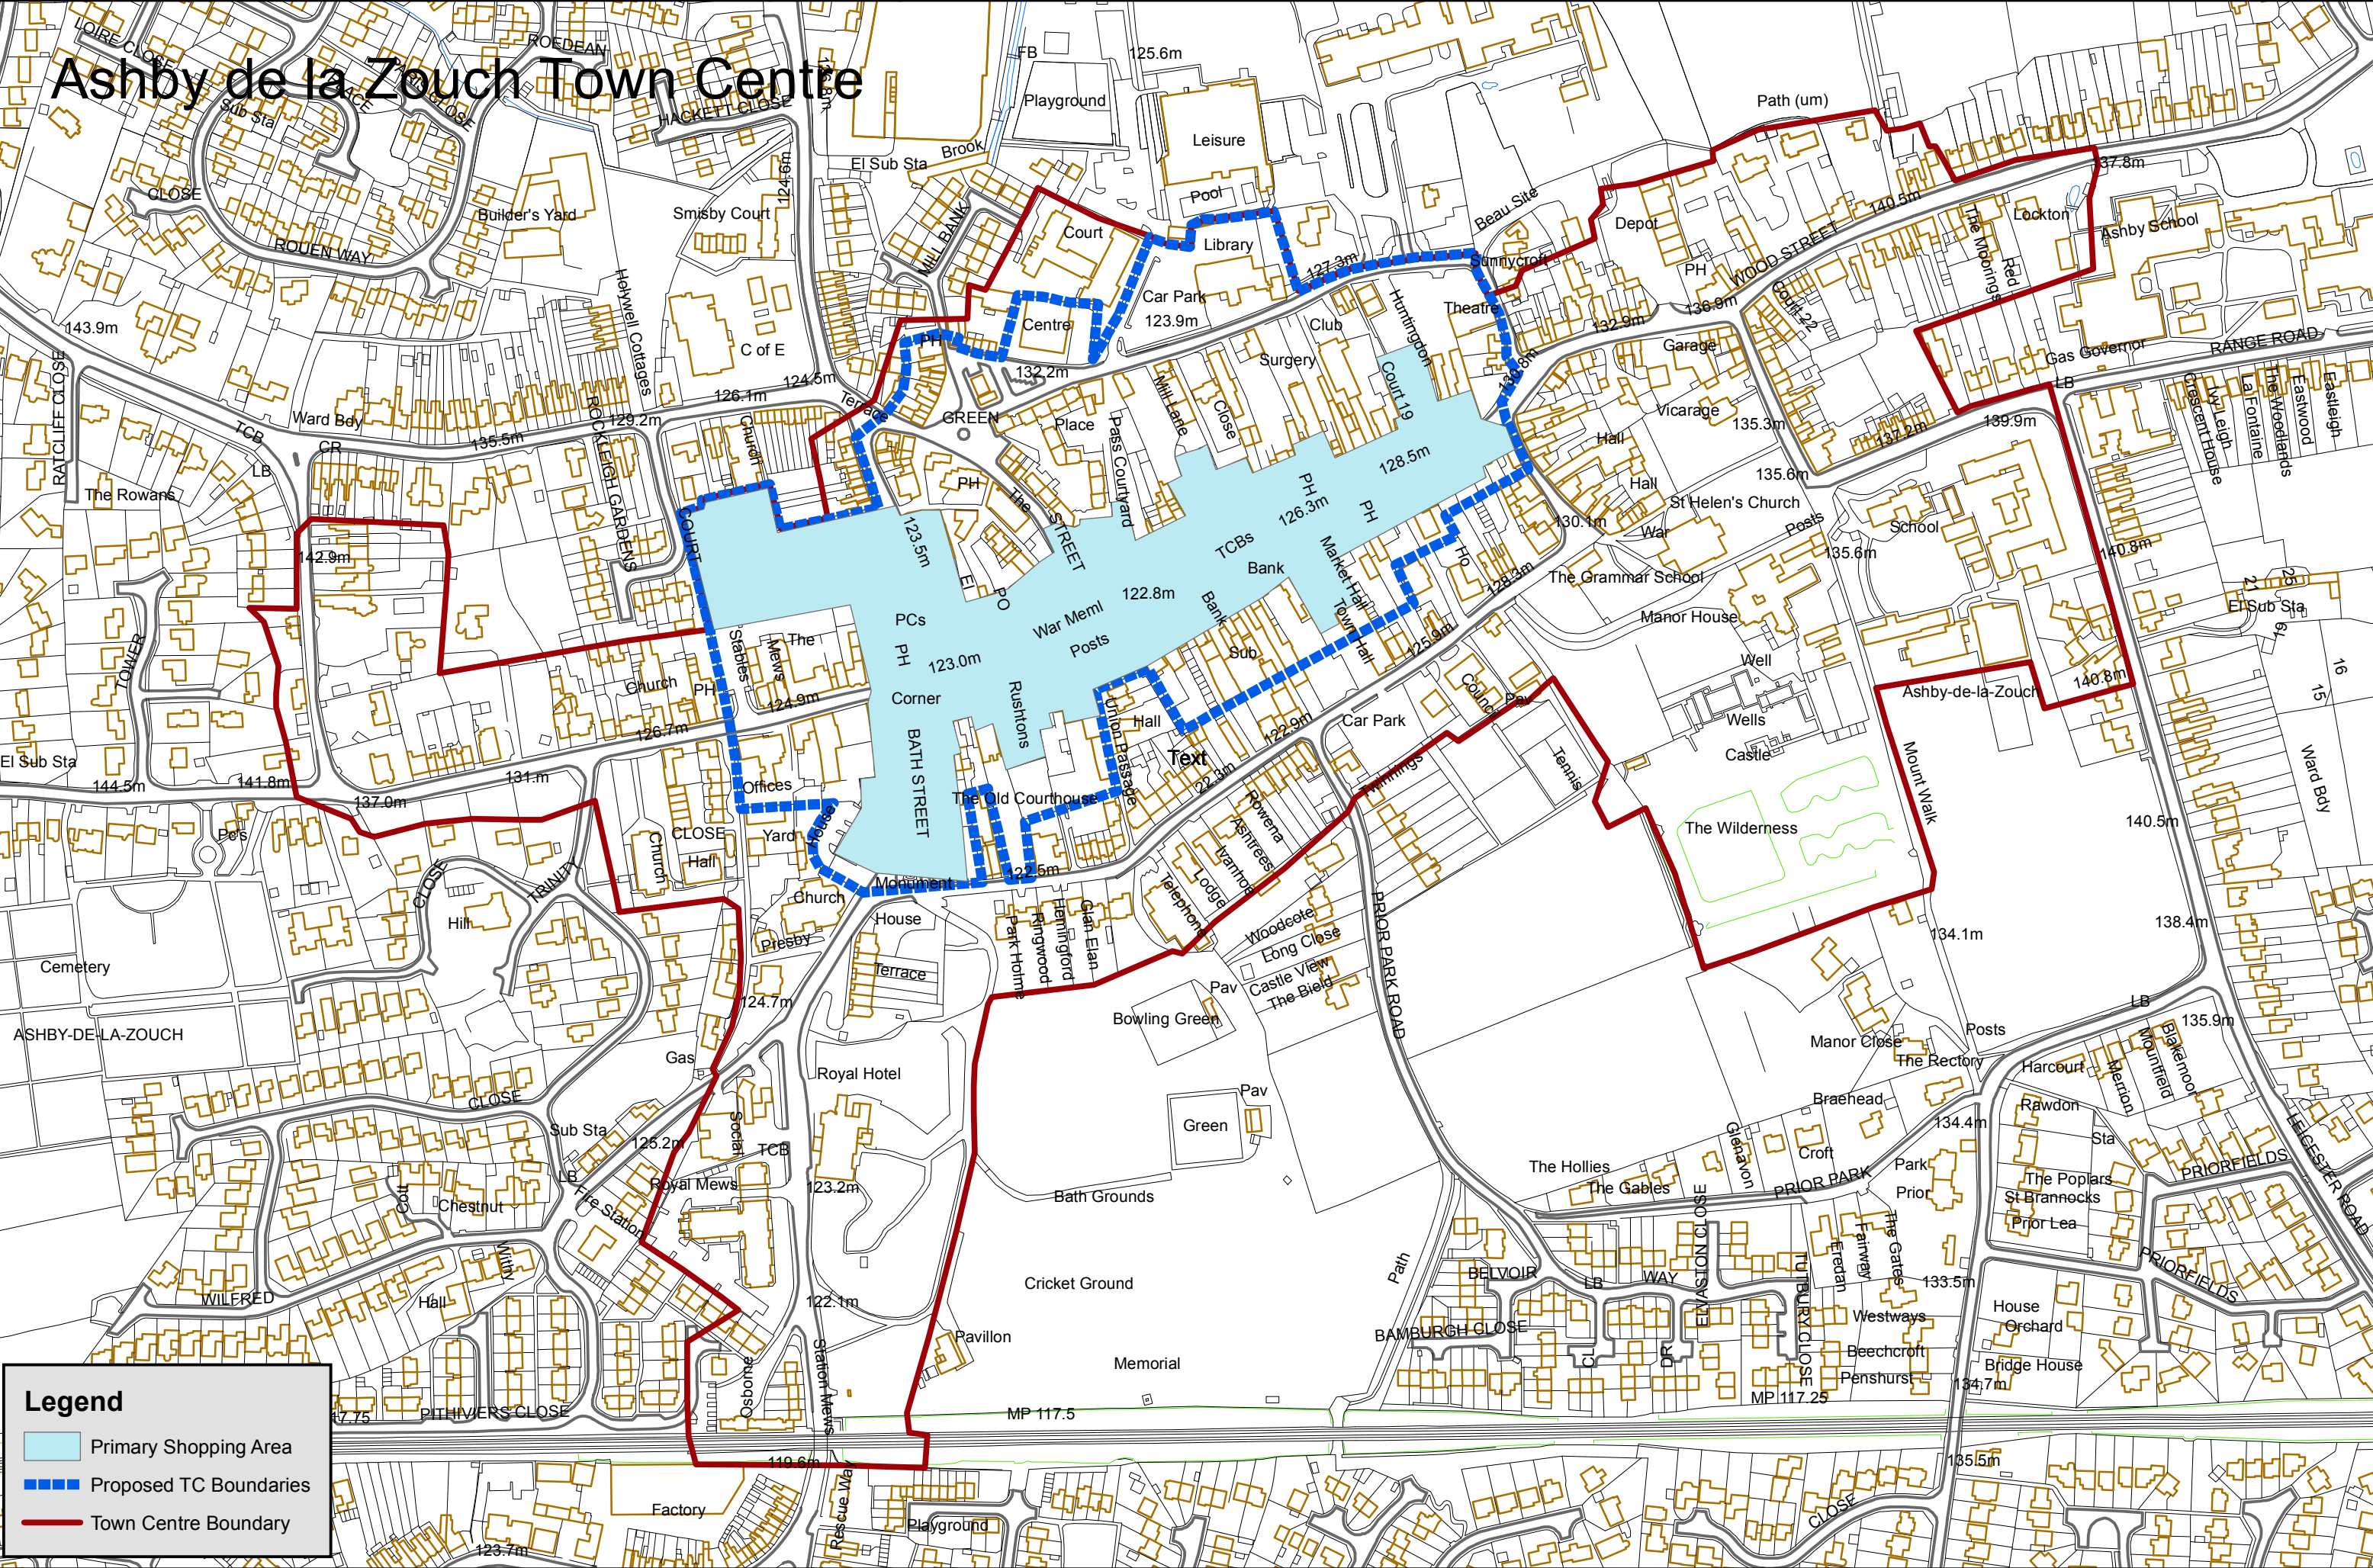

Ashby de la Zouch Town Centre

Legend

- Primary Shopping Area
- Proposed TC Boundaries
- Town Centre Boundary

Planning Policy & Business Focus Team
North West Leicestershire District Council

Reproduction from Ordnance 1:1250 mapping with permission of the Controller of HMSO
Crown Copyright. Unauthorised reproduction infringes Crown Copyright and may lead to prosecution or civil proceedings Licence No: 100019329